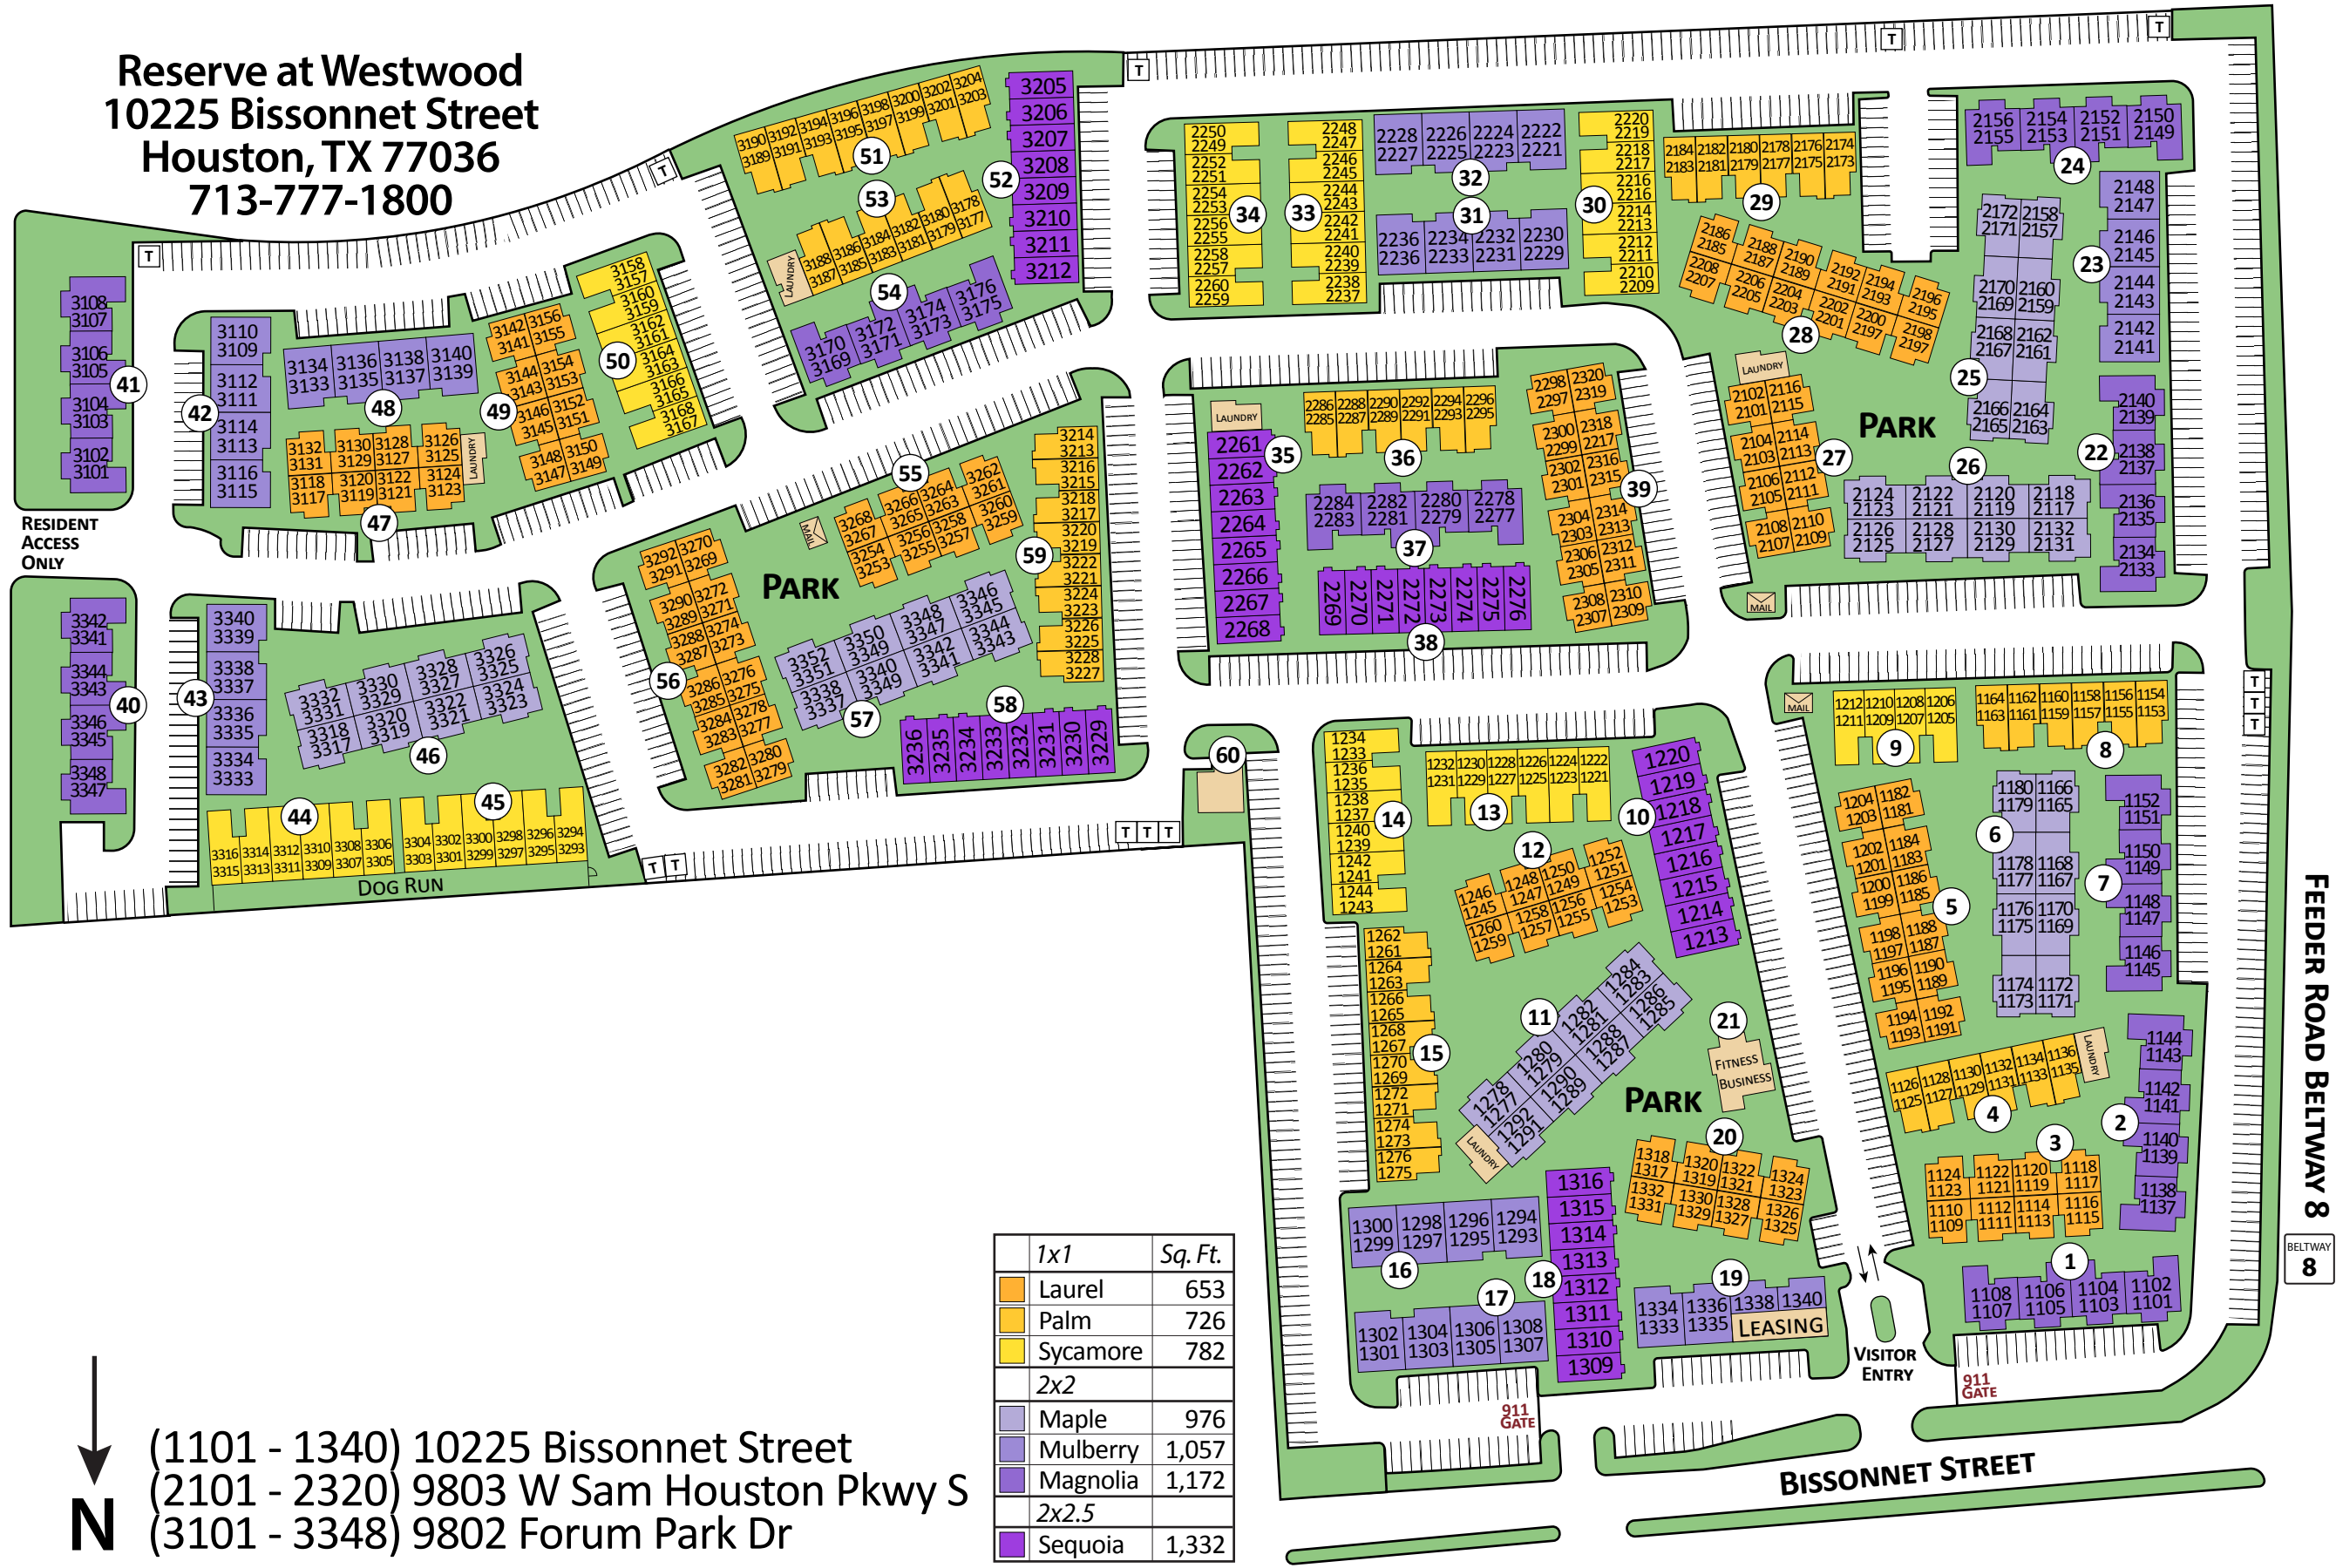

Reserve at Westwood
10225 Bissonnet Street
Houston, TX 77036
713-777-1800

1x1	Sq. Ft.
Laurel	653
Palm	726
Sycamore	782
2x2	
Maple	976
Mulberry	1,057
Magnolia	1,172
2x2.5	
Sequoia	1,332

↓
N
 (1101 - 1340) 10225 Bissonnet Street
 (2101 - 2320) 9803 W Sam Houston Pkwy S
 (3101 - 3348) 9802 Forum Park Dr

FEEDER ROAD BELTWAY 8
 BELTWAY 8