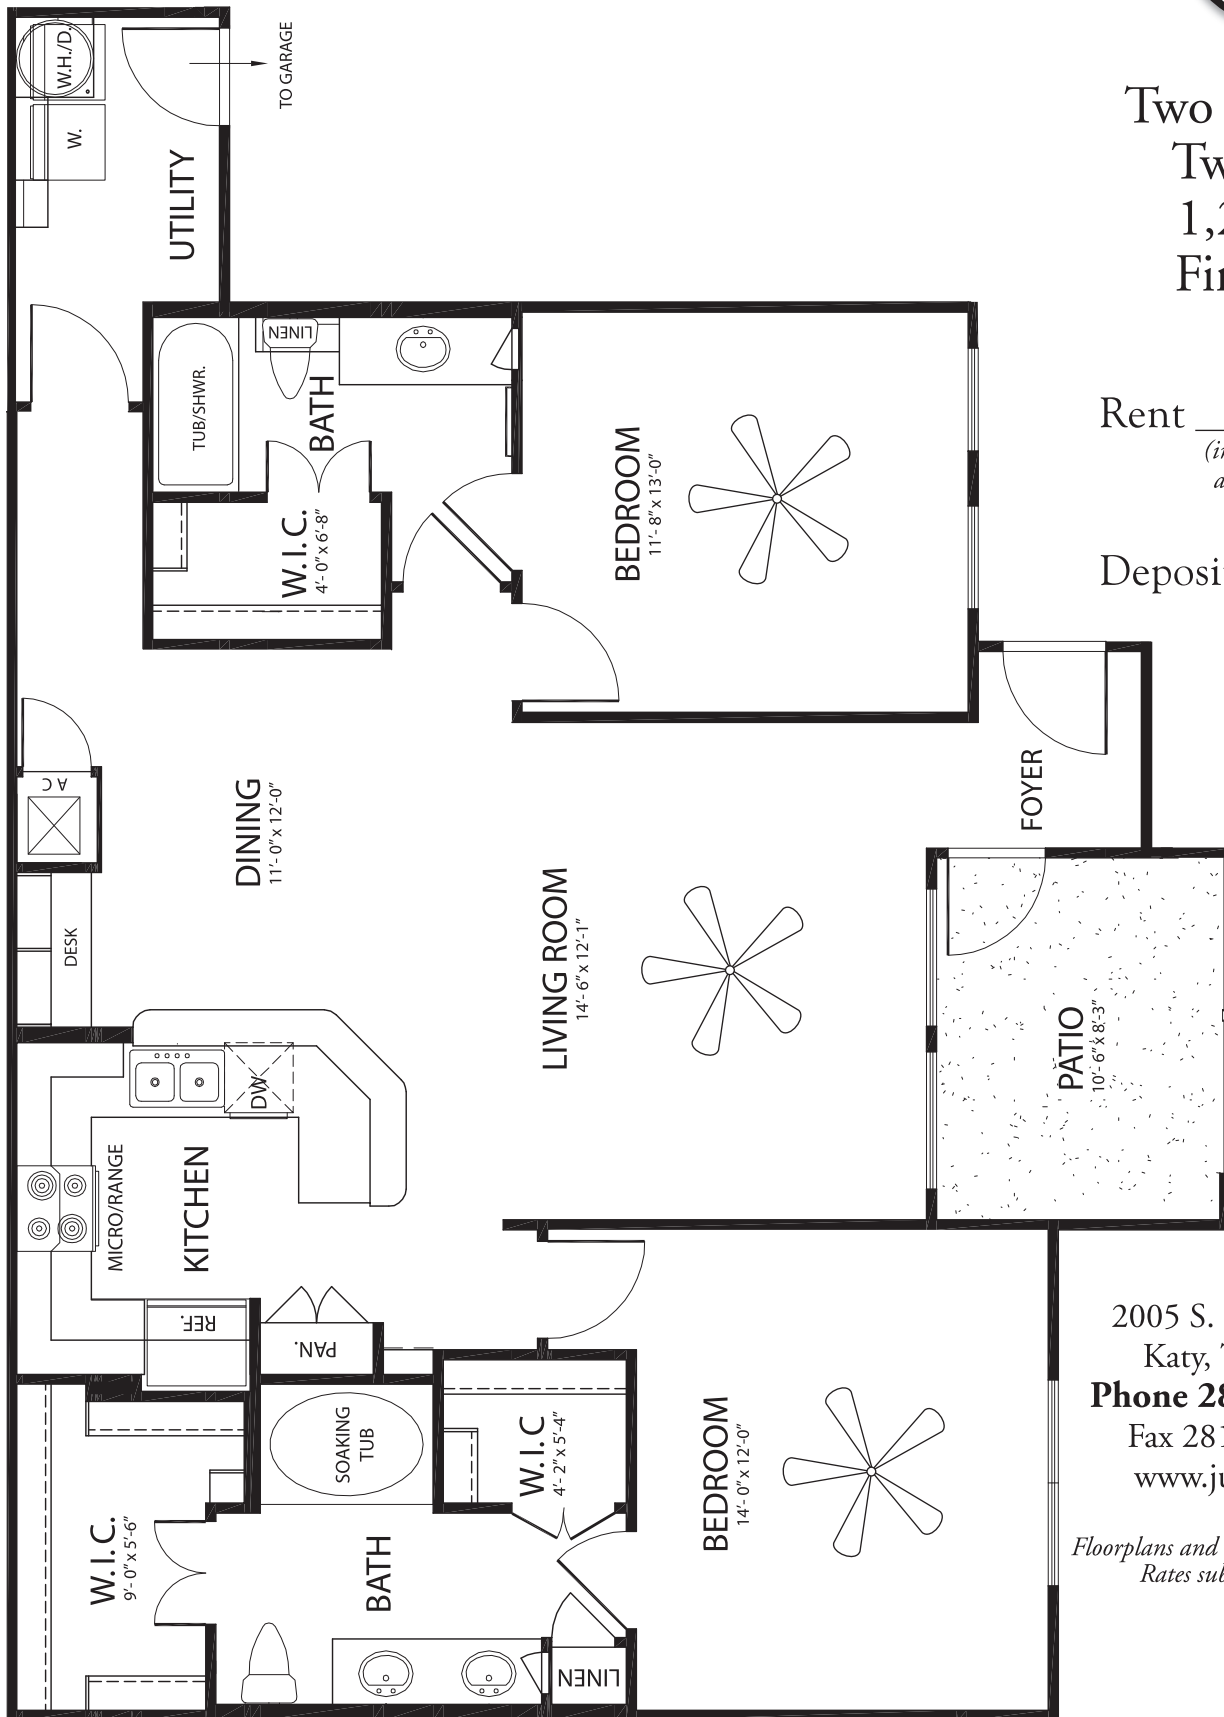

Hacienda

Two Bedrooms
Two Baths
1,285 S.F.
First Floor

Rent _____
(includes full size W/D and attached garage)

Deposit _____

2005 S. Mason Road
Katy, TX 77450
Phone 281-647-6222
Fax 281-647-6230
www.judwin.com

*Floorplans and dimensions may vary.
Rates subject to change.*

H1

A Judwin Property