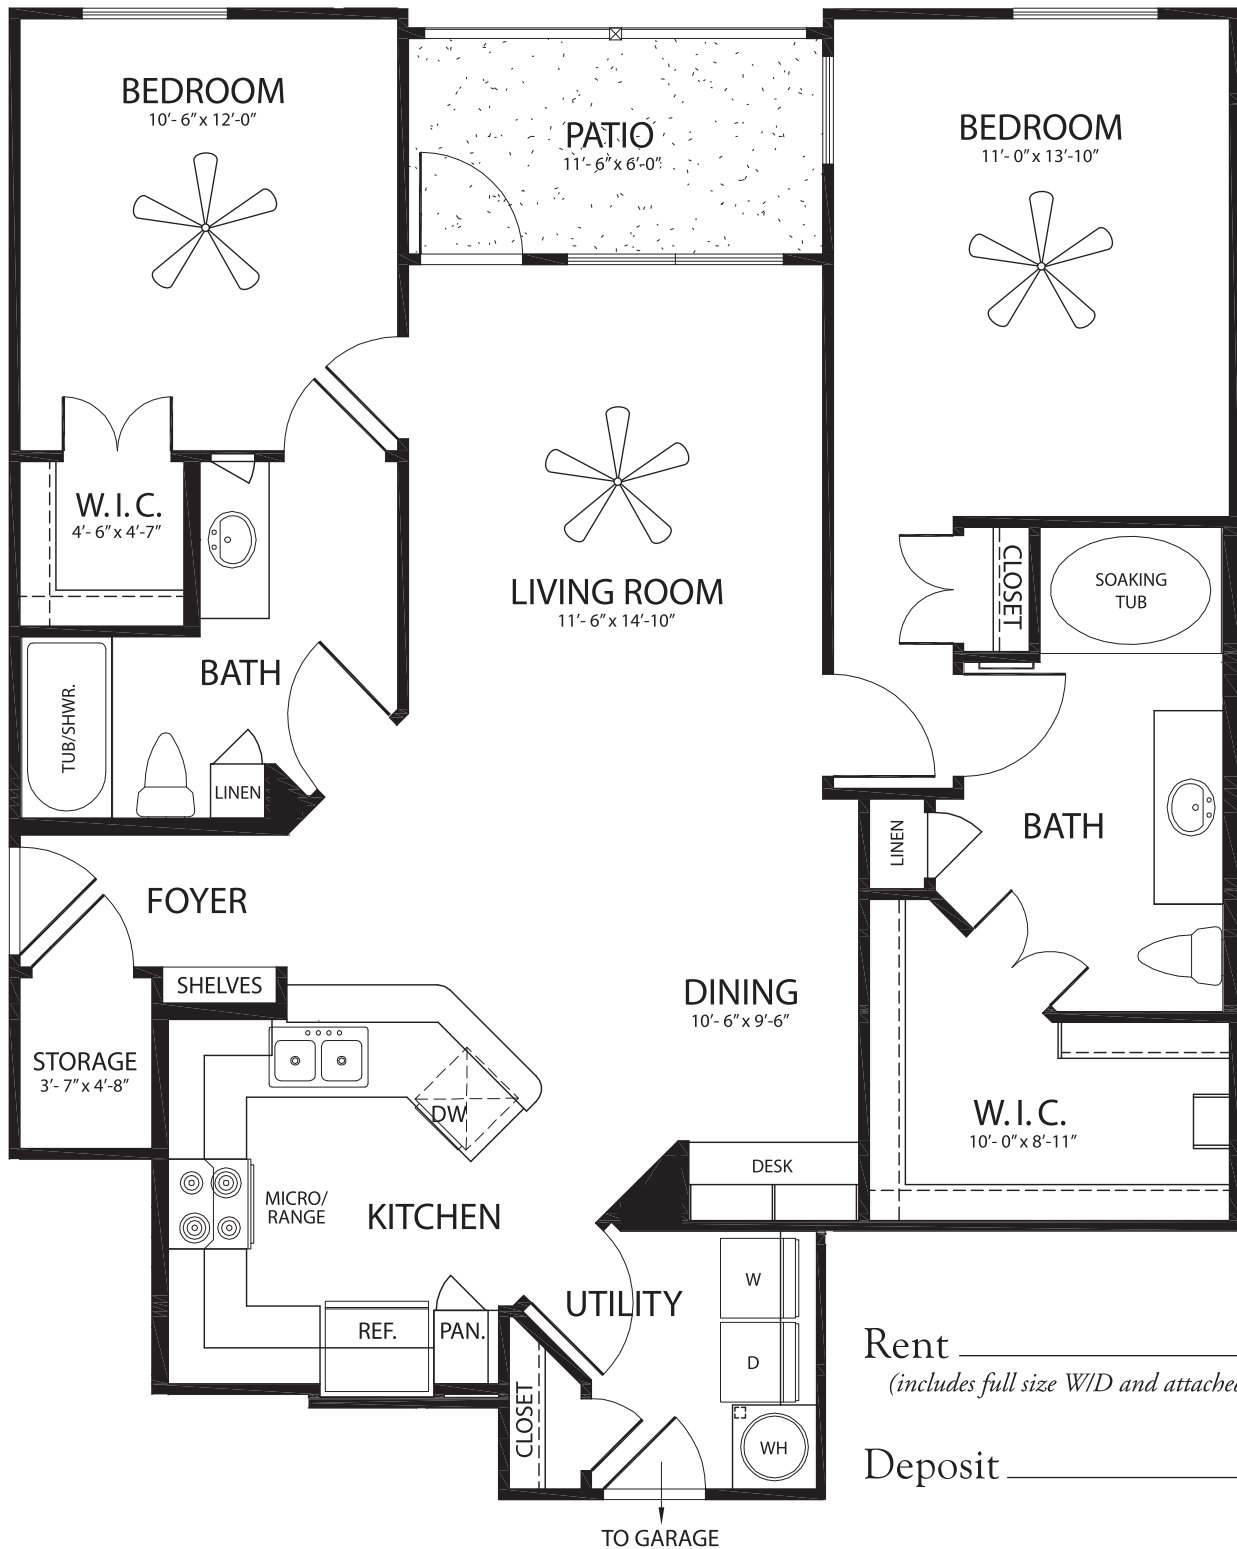

# Guadalupe

Two Bedrooms  
Two Baths  
1187 S.F.  
First Floor

Rent \_\_\_\_\_  
(includes full size W/D and attached garage)

Deposit \_\_\_\_\_

2005 S. Mason Road • Katy, TX 77450

Phone 281-647-6222

Fax 281-647-6230

www.judwin.com

Floorplans and dimensions may vary.  
Rates subject to change.

G1

A Judwin Property