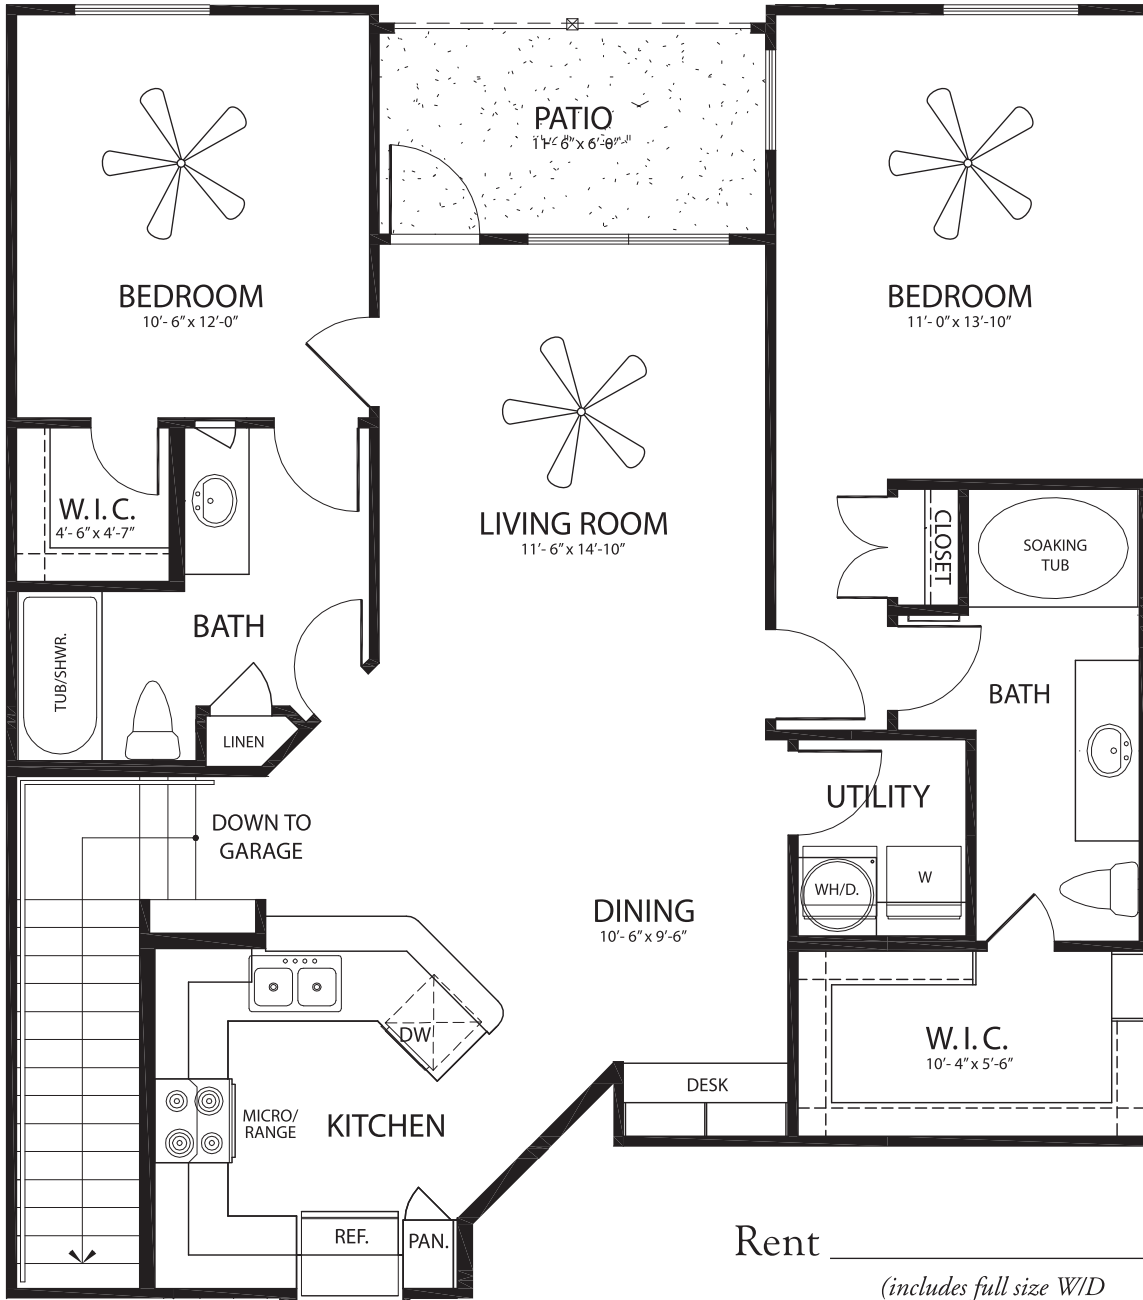

Guadalupe Dos

Two Bedrooms
Two Baths
1172 S.F.
Second Floor

Rent _____
(includes full size W/D and attached garage)

Deposit _____

2005 S. Mason Road • Katy, TX 77450

Phone 281-647-6222

Fax 281-647-6230

www.judwin.com

*Floorplans and dimensions may vary.
Rates subject to change.*

G2

A Judwin Property