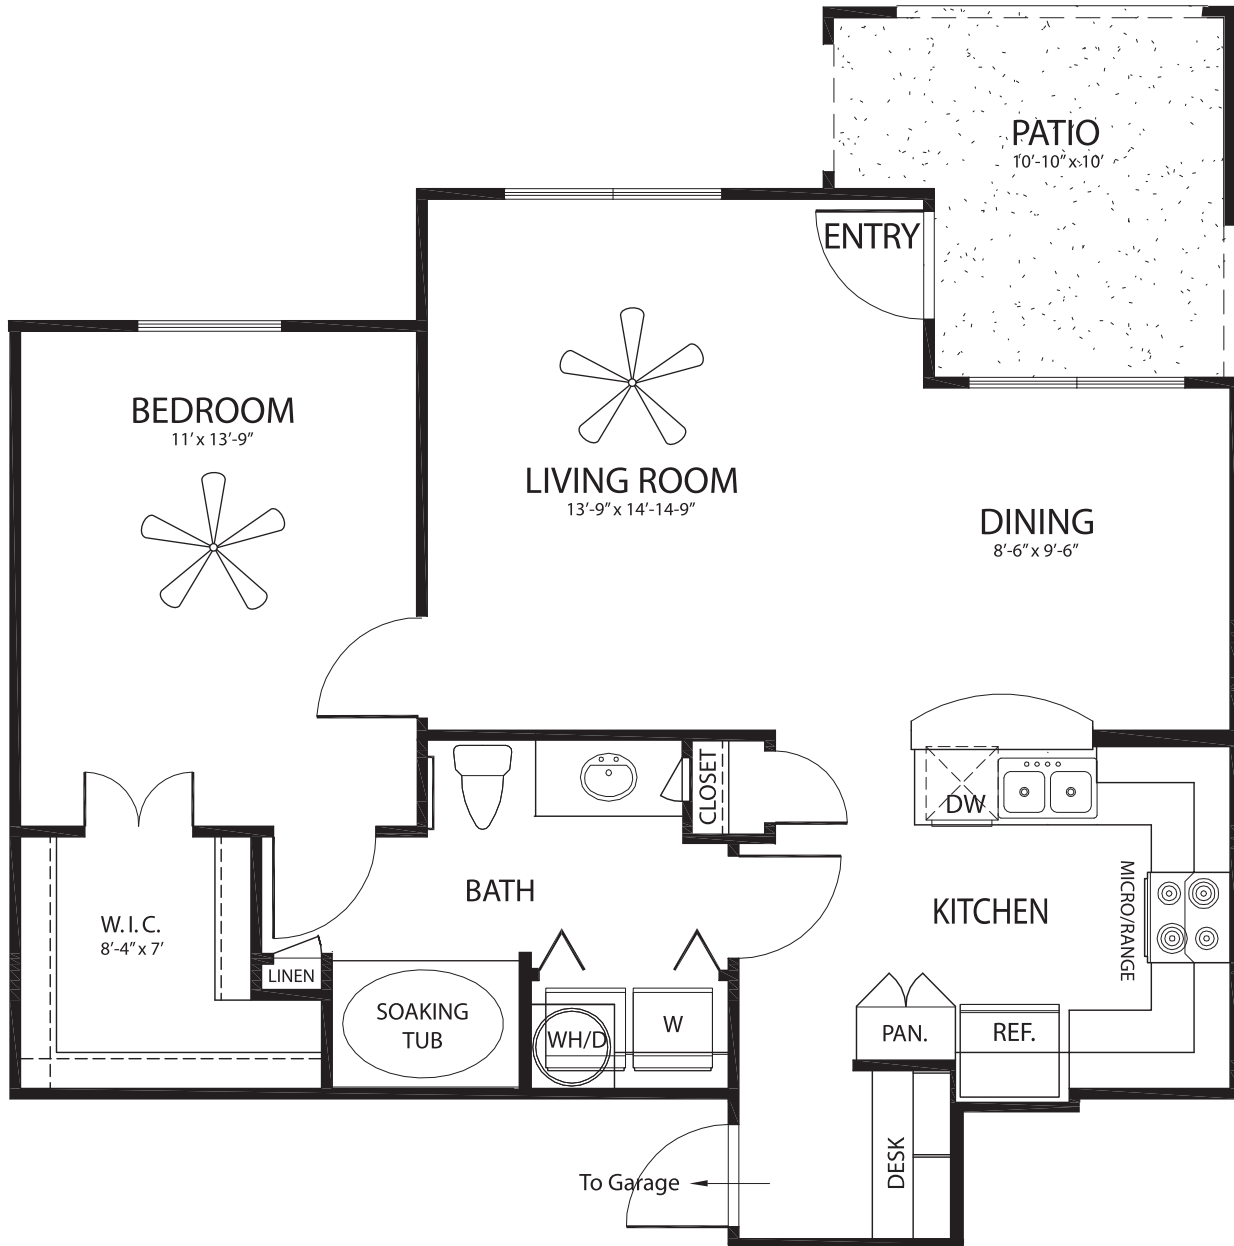

# Elm

One Bedroom  
One Bath  
806 S.F.  
First Floor

Rent \_\_\_\_\_ (includes full size W/D and attached garage)

Deposit \_\_\_\_\_

2005 S. Mason Road • Katy, TX 77450

Phone 281-647-6222

Fax 281-647-6230

www.judwin.com

Floorplans and dimensions may vary.  
Rates subject to change.

E3

A Judwin Property