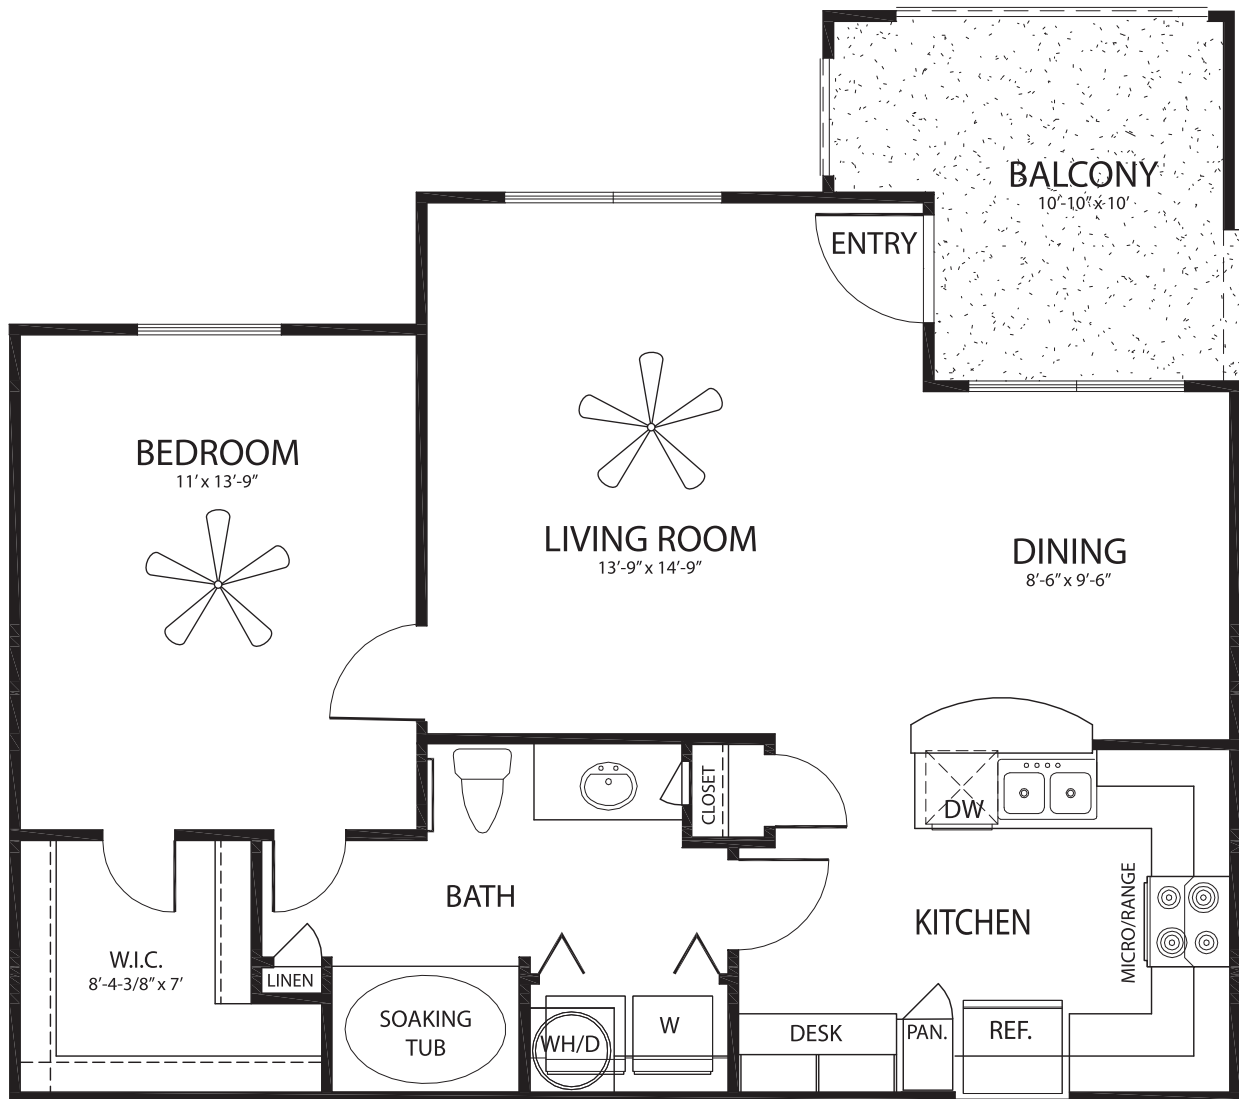

# Eagle

One Bedroom  
One Bath  
778 S.F.  
Second and  
Third Floor

Rent \_\_\_\_\_ (includes full size W/D)

Deposit \_\_\_\_\_

2005 S. Mason Road • Katy, TX 77450

Phone 281-647-6222

Fax 281-647-6230

www.judwin.com

Floorplans and dimensions may vary.  
Rates subject to change.

E4

A Judwin Property