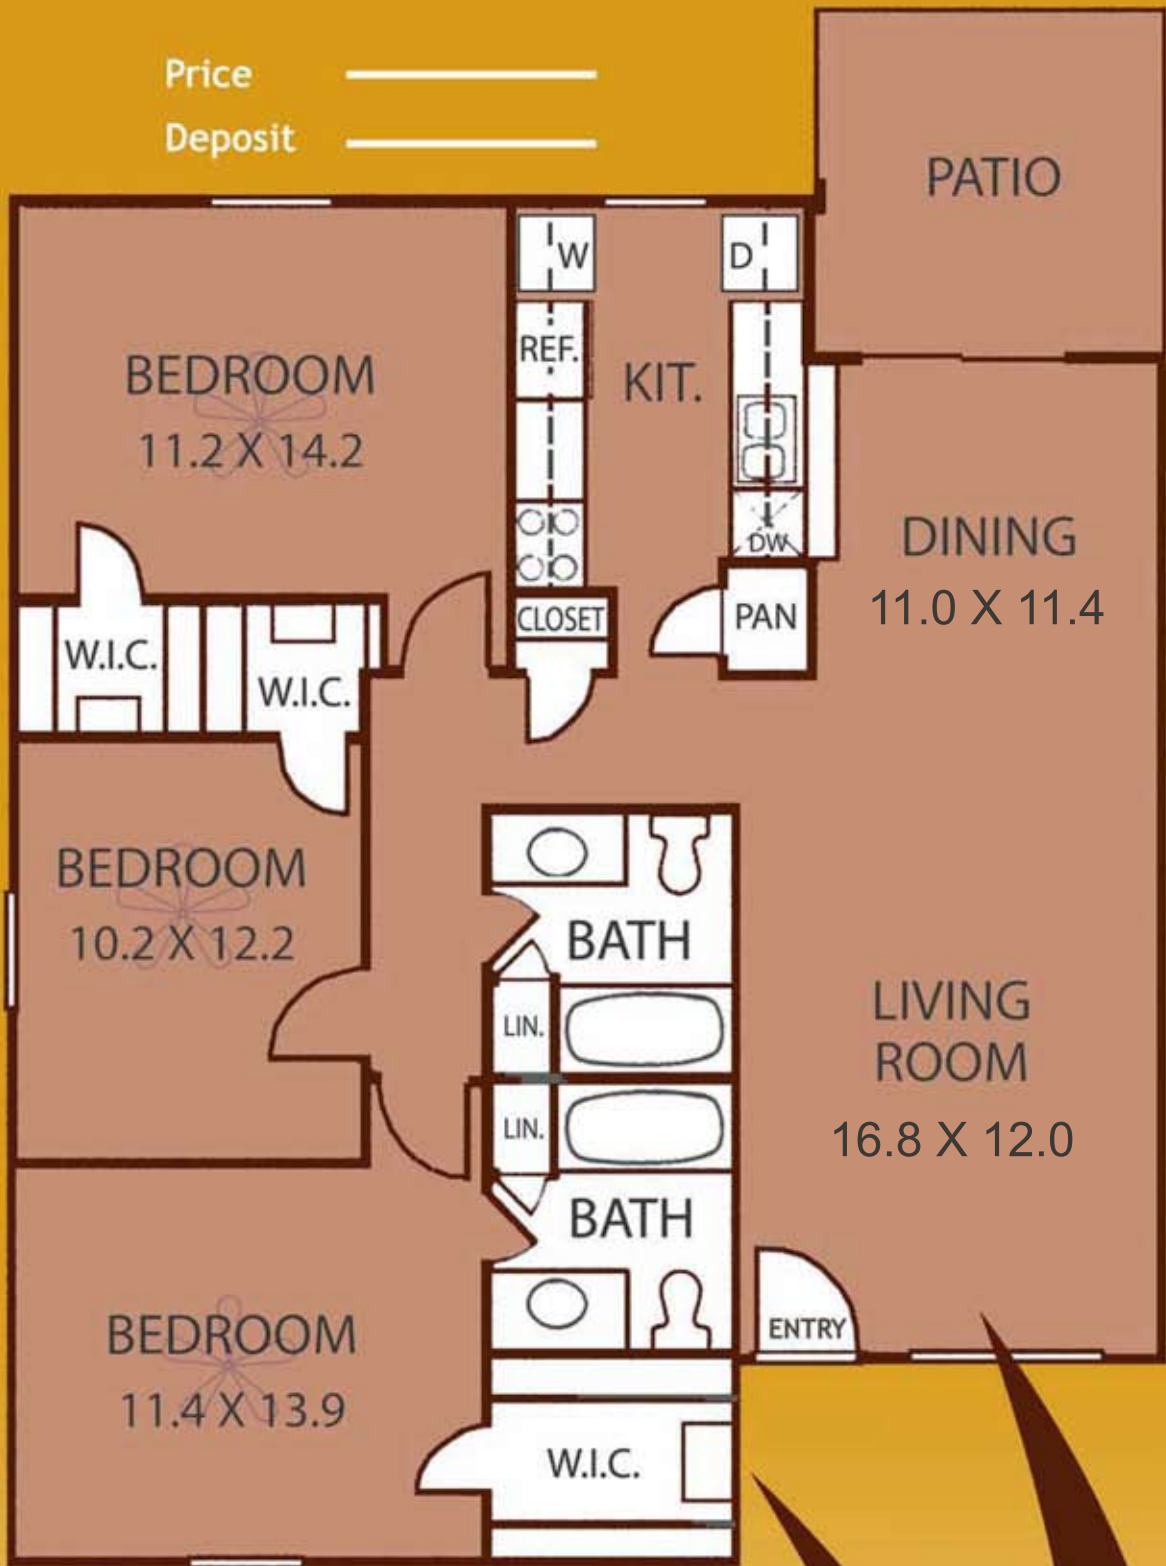

Price \_\_\_\_\_

Deposit \_\_\_\_\_

3 Bedroom 2 Bath  
1287 Sq ft  
WD Connections

*Willow*

\*Sizes and Dimensions May Vary