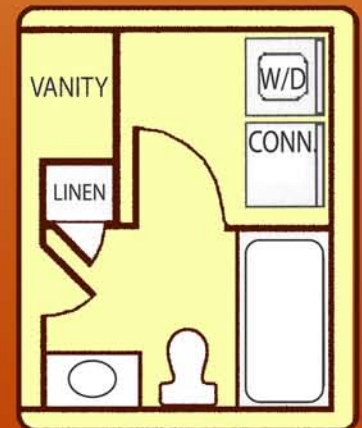

**914 sq. ft.**  
1/2 BATH

**928 sq. ft.**

# Magnolia

2 Bedroom 1 Bath

914-928 Sq ft

Price \_\_\_\_\_  
Deposit \_\_\_\_\_

**914 sq. ft.**

WD CONNECTION

\*Sizes and Dimensions May Vary