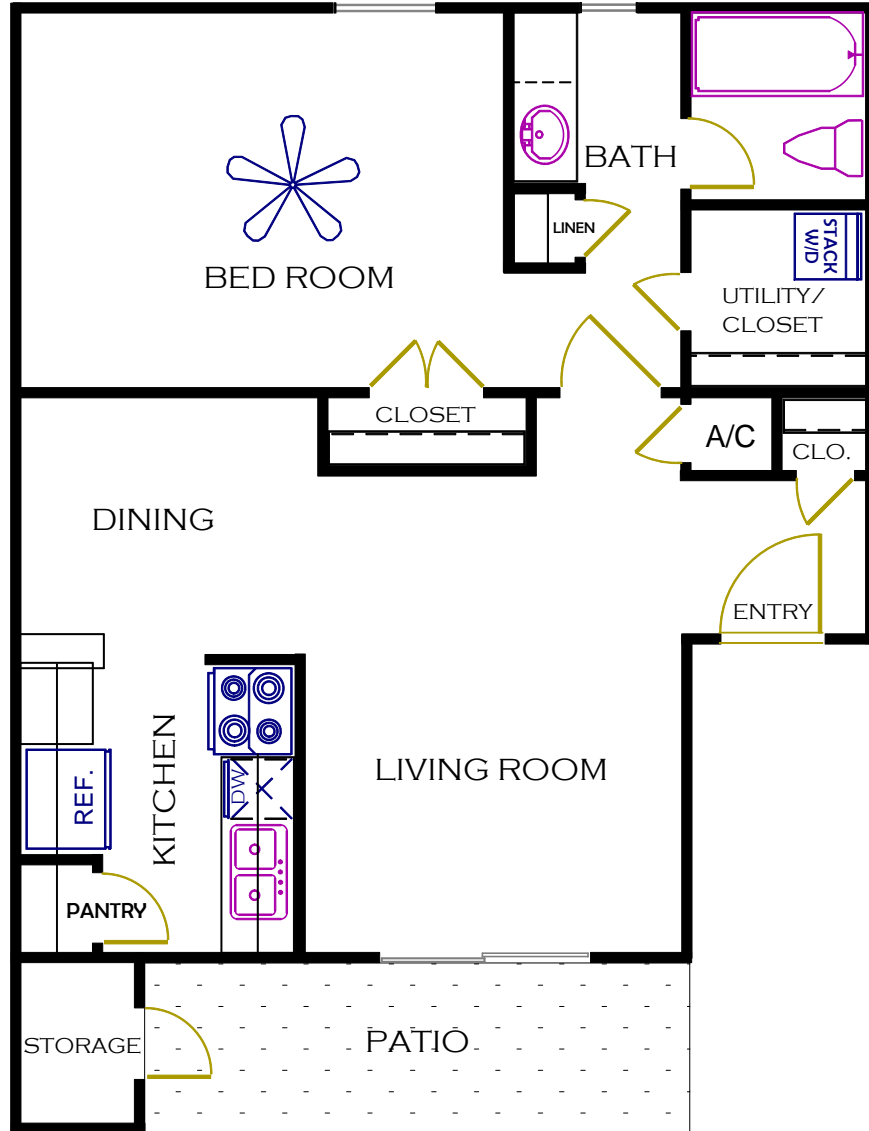

THE
RESERVE
at Creekbend

PECOS - 677 S/F
ONE BEDROOM / ONE BATH

RENT _____

DEPOSIT _____

7600 CREEKBEND DRIVE • HOUSTON, TEXAS 77071

(713) 776-3400

(713) 776-3404 FAX

** UNIT TYPE SHOWN
FLOORPLANS AND DIMENSIONS MAY VARY.
RATES SUBJECT TO CHANGE.*