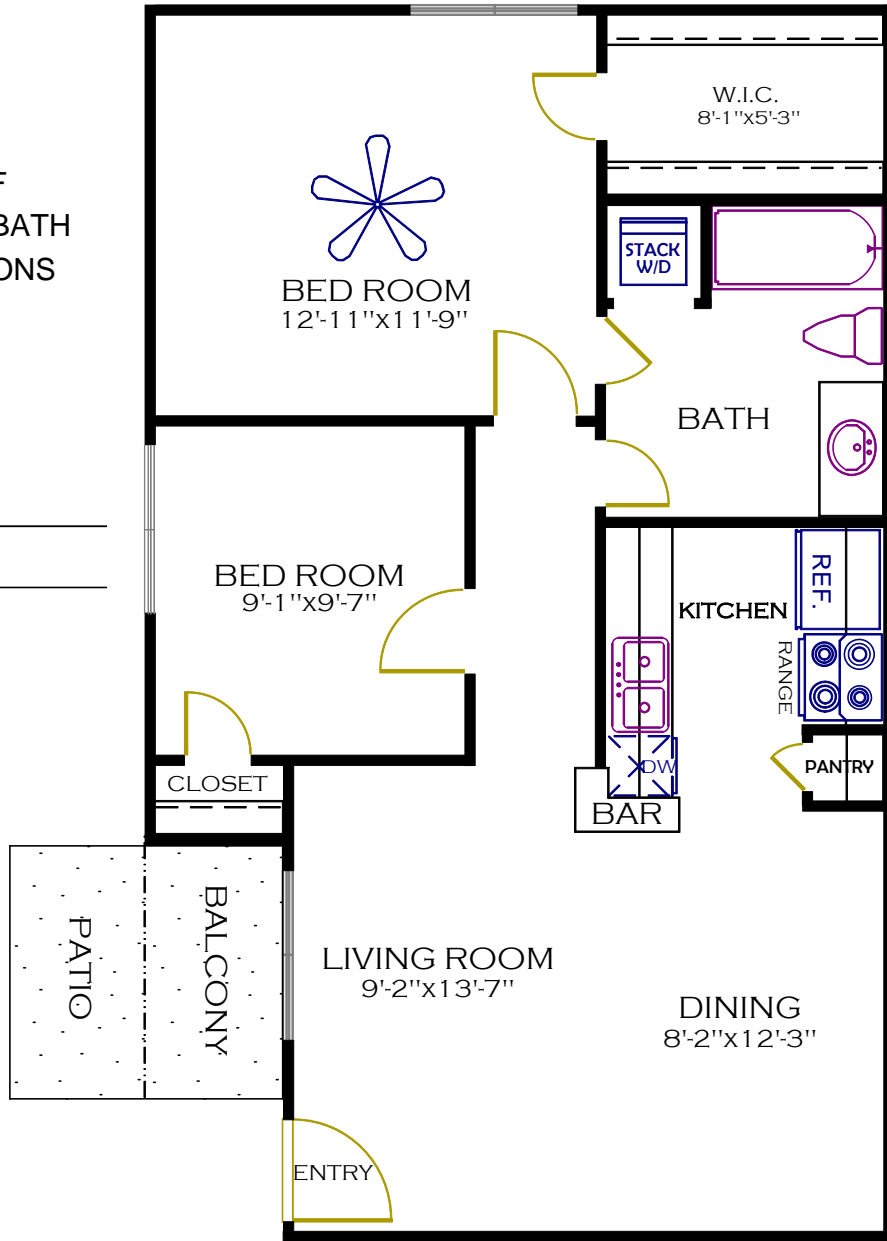

HICKORY - 760 S/F
TWO BEDROOM / ONE BATH
LG. STACK CONNECTIONS

RENT _____
DEPOSIT _____

10700 FONDREN • HOUSTON, TEXAS 77096

713-981-7500

713-981-7501 FAX

FLOORPLANS AND DIMENSIONS MAY VARY.
RATES SUBJECT TO CHANGE.